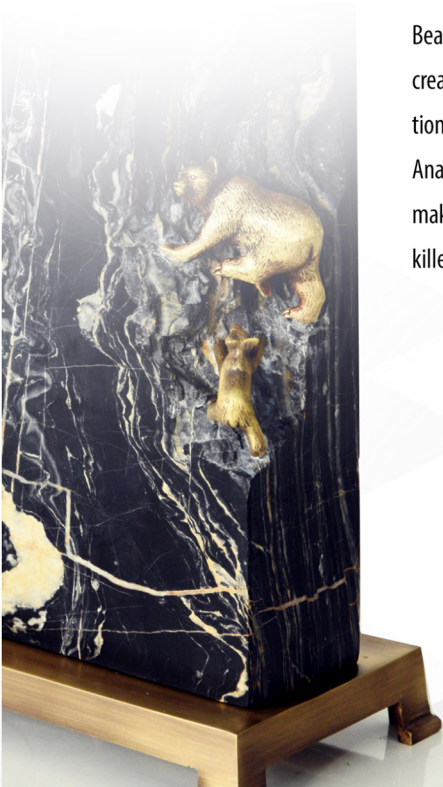

HANDMADE

Story

Bear in Turkish Mythology Bear is a word that comes to mean "a creator, pro-creant and refresher" in Siberia in a reference to Gods and Goddess. Additionally, it was considered as an ancestor by some Turkish communities. In Anatolia, there were lots of foretell about a bear that abducts a girl and makes her its wife, who then gives birth to a bear-human. The girl's relatives killed the bear, but she mourned with her children for the bear

Story

Deer symbolize mother goddess. Hittites lived in Anatolia-Hattusas B.C. 2000s, near a province known as Çorum at the present time

Story

The Cult of the Mother Goddess is prevalent in worldwide. Even in modern times it shows itself as "mother nature." The basis of this global belief grounds in Anatolia. This goddess was initially worshipped in remote premises of Anatolia, which the continued to impress Hittites, Phrygians, Byzantine Empire, through which it has survived until today. What makes Goddess Cybele unique is the fact that she was the only Goddess that was worshipped all around Anatolia. Kybele (cybele) is known as 'Artemisia' in Greek mythology and as 'Diana' in Rome mythology

Story

Siyez, a wild wheat, which is a form of einkorn wheat or triticum monococcum or triticum boeoticum, was specified and cultivated nearly 10.000 year ago in the Near East. After DNA analyzes, Max Planck Enstitute in Germany detected that wild einkorn wheat (einkorn-Triticum monococcum subsp. boeoticum) which was found in piedmonts of Karacadag is ancestor of all einkorn wheats that is used in agriculture. Besides, it was understood that ancestor of durum wheat (triticum diccoides, emmer wheat) is grown in this mountain Karacadag